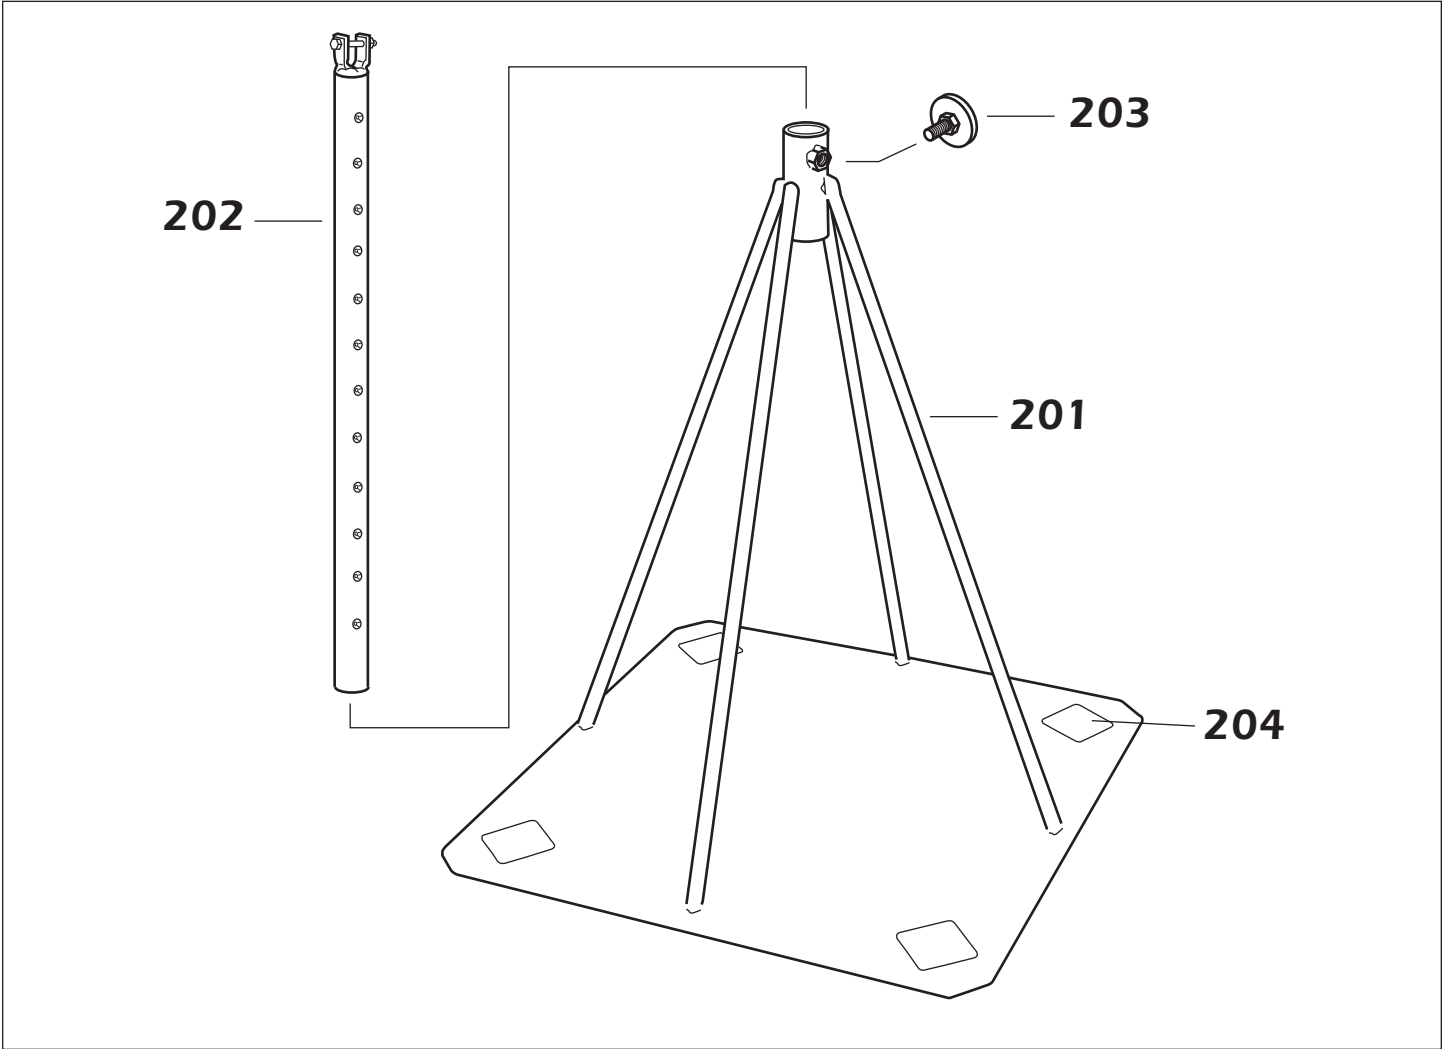

* Order for all A422's, A427's & A434's. Also for A-5's with serial numbers above 6416 and A-6's with serial numbers above 5117

ATC Extension Cap

ATS Aircraft Tailstand

ATC Extension Cap

No.	Part No.	Description	#/Unit
101	A400-B	Steady Knob	2
102	6870	1/2" x 3-1/2" Cotterless Pin	1