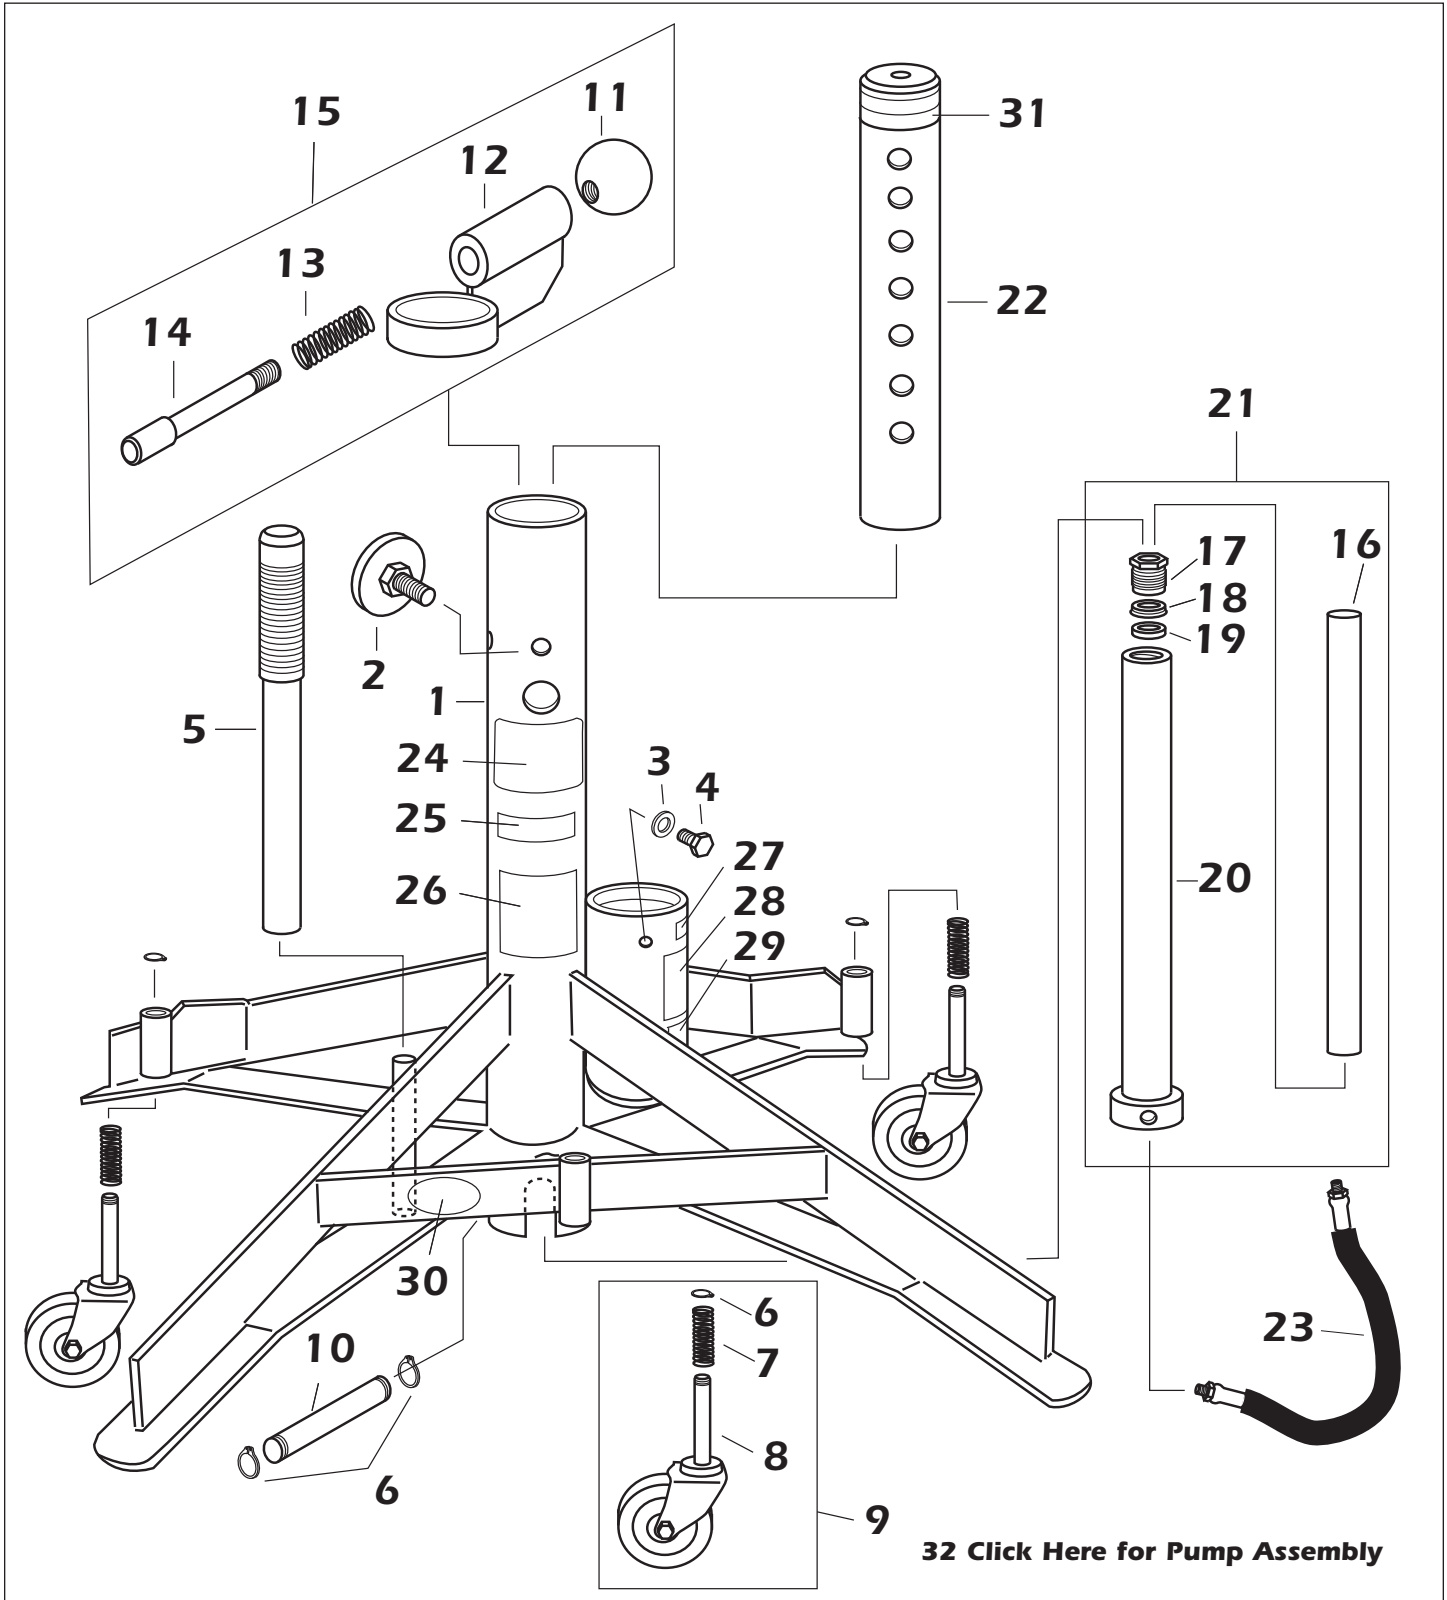

A400 4-Leg Series Aircraft Jacks & Accessories

A422, A427, A434, A-5 and A-6 Aircraft Jacks

May 15, 2008

Parts List

A-5, A-6, A422, A427 and A434 Aircraft Jacks

No.	Part No.	Description	#/Unit
1	A422-A	Frame Weldment (for A422 or A-5)	1
1	A427-A	Frame Weldment (for A427)	1
1	A434-A	Frame Weldment (for A434 or A-6)	1
2	A400-B	Steady Knob	2
3	5400	Teflon Washer	1
4	6235	Reservoir Fill Bolt	1
5	EX-16	Extension Handle	1
6	6700	Snap Rings	5
7	7430	Caster Spring	3
8	7215	Caster	3
9	CWAC-A	Caster Assembly	3
10	A400-10	Cylinder Retaining Pin	1
11	6180	Pull Knob	1
12	A400-L	Lock Pin Housing	1
13	7420	Spring	1
14	9708	Lock Pin	1
15	A400-LPA	Lock Pin Assembly	1
16	RS-A422	Hydraulic Piston (for A422 or A-5)	1
16	RS-A427	Hydraulic Piston (for A427)	1
16	RS-A434	Hydraulic Piston (for A434 or A-5)	1
17	D100-6VEE	Gland Nut	1
17*	D100-6	Gland Nut	1
18	HSS-150	Hydraulic Vee Seal Set	1
18*	5031	Hydraulic Square Seal	1
19	D100-7VEE	Male Seal Adapter	1
19*	D100-7	Seal Spacer	1
20	RC-A422	Hydraulic Cylinder (only)(for A422 or A-5)	1
20	RC-A427	Hydraulic Cylinder (only)(for A427)	1
20	RC-A434	Hydraulic Cylinder (only) (for A434 or A-6)	1
21	MR-A422	Hydraulic Cylinder Assembly (for A422 or A-5)	1
21	MR-A427	Hydraulic Cylinder Assembly (for A427)	1
21	MR-A434	Hydraulic Cylinder Assembly (for A434 or A-6)	1
22	AT42222	Slide Tube (for A422 or A-5)	1
22	AT42727	Slide Tube (for A427)	1
22	AT43434	Slide Tube (for A434 or A-6)	1
23	MH-18	Hose Assembly	1
24	8020	A/C Inspection Hole Sticker	1
25	8120	6,000# Capacity Sticker	1
26	8005	MHC Corporate Decal	1
27	8050	Oil Level Sticker	1
28	8051	Oil Instruction Sticker	1
29	8040	Product Service Sticker	1
30	7890	Brass Tag with Rivets	1
31	8022	AT422xx Caution Label (for A422 or A-5)	1
31	8019	AT427xx Caution Label (for A427)	1
31	8023	AT434xx Caution Label (for A434 or A-6)	1
32	MP-22AP	Pump Assembly (for A422, A427 & A-5) (not shown)	1
32	MP-23AP	Pump Assembly (for A434 or A-6) (not shown)	1
33	K-150A	Hydraulic Repair Kit (not shown)	1
33*	K-150B	Hydraulic Repair Kit (not shown) (includes pump repair kit items plus HSS-150 above)	1

* Order for all A422's, A427's & A434's. Also for A-5's with serial numbers above 6416 and A-6's with serial numbers above 5117