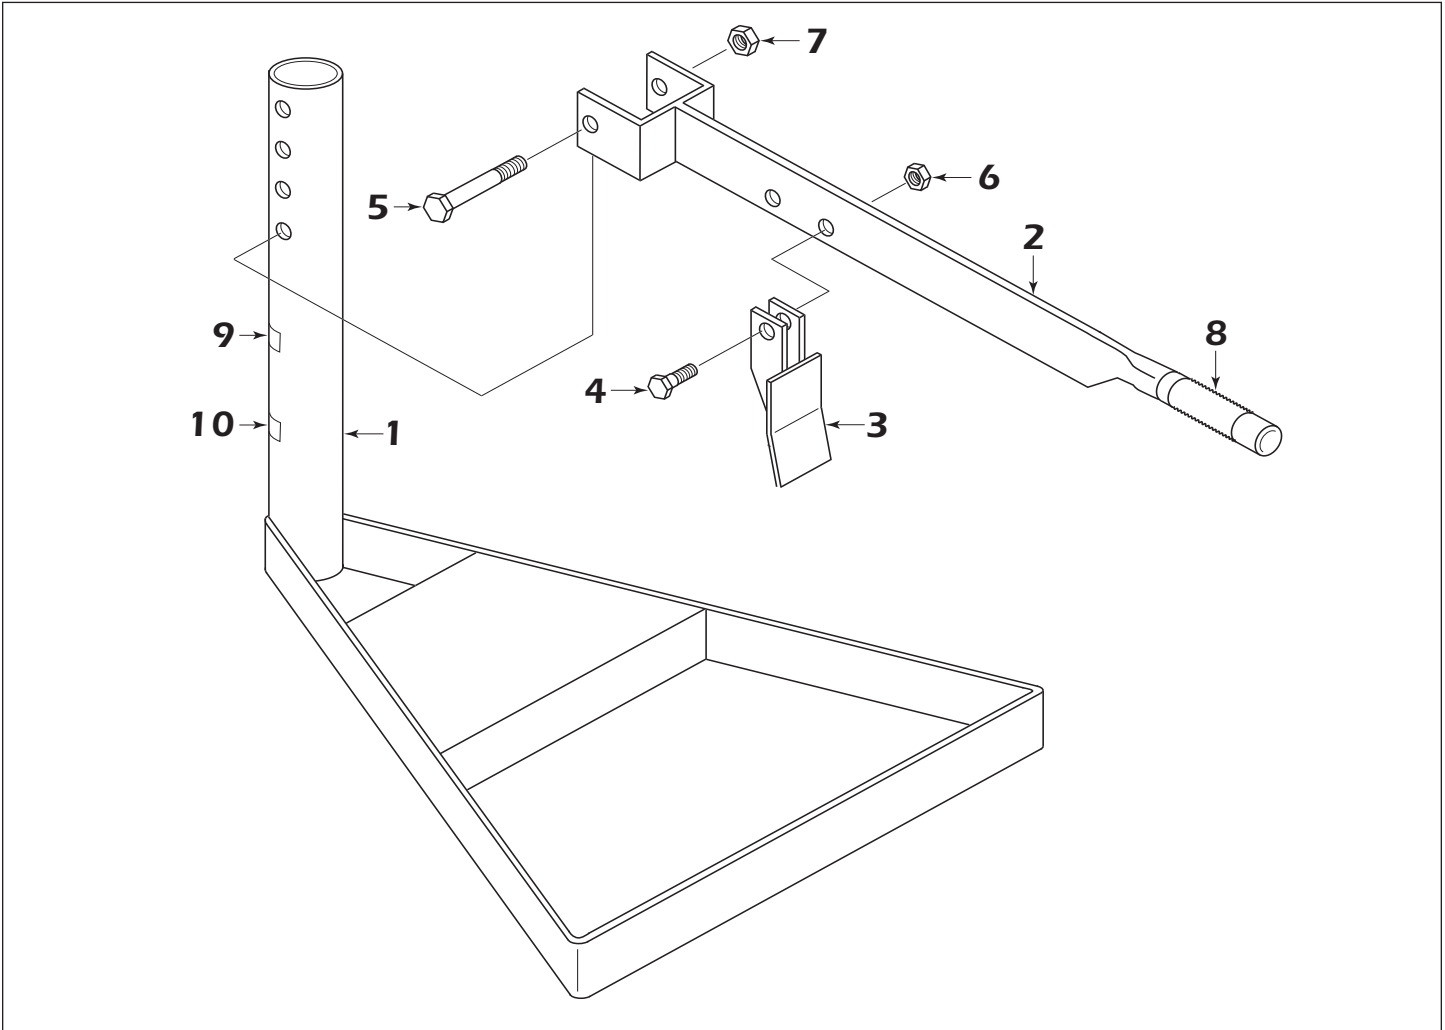

## AB1 Aircraft Tire Bead Breaker

### Parts List

Ref. No.	Part No.	Description
1	AB1-B	Frame
2	AB1-C	Handle
3	AB1-D	Tongue
4	6255	3/8" x 1-1/2" NC Bolt
5	6325	1/2" x 3-1/2" NC Bolt
6	6025	3/8" NC Nut
7	6035	1/2" NC Nut
8	7880	1" Black Handle Grip
9	8005	MHC Corporate Decal
10	8040	Product Service Sticker