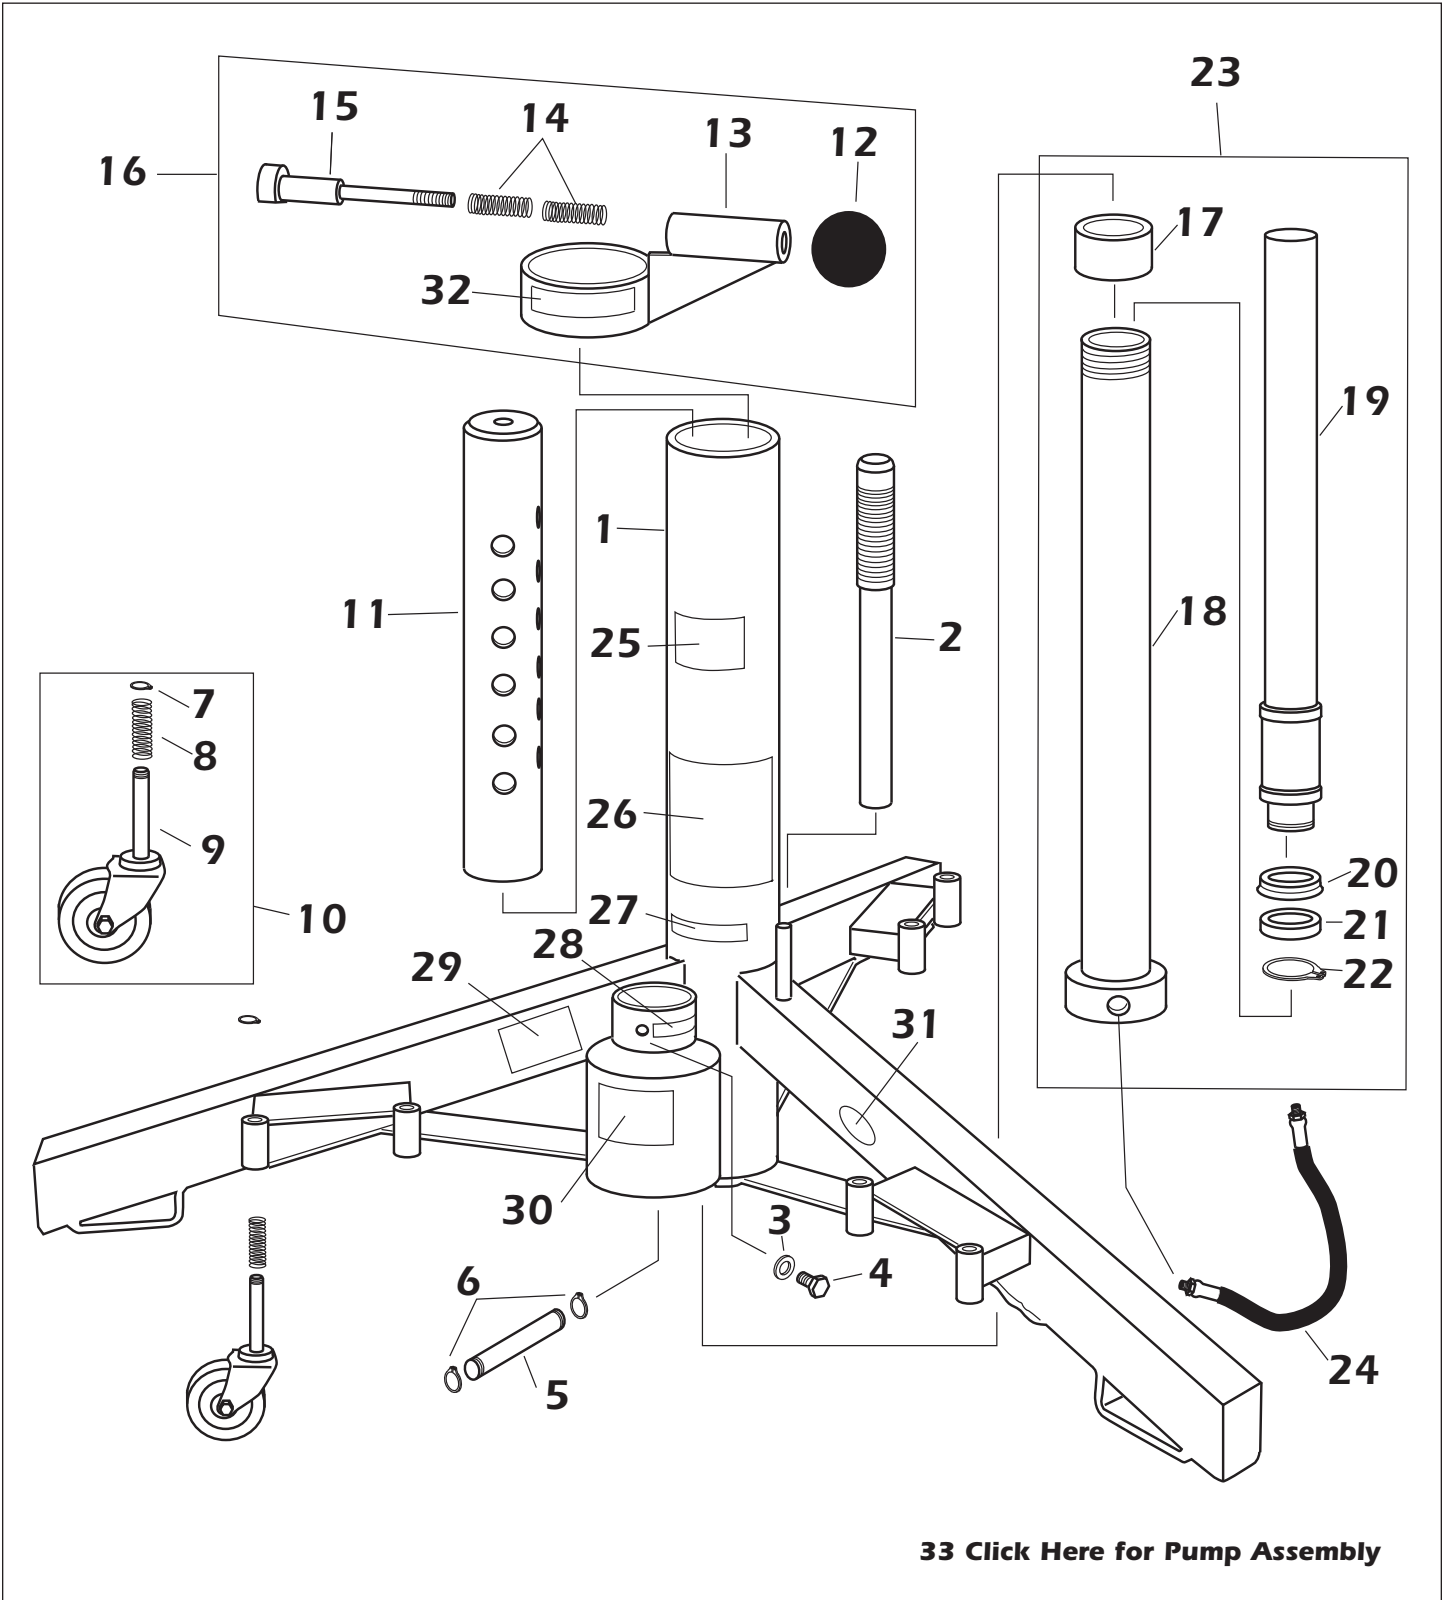

A300 3-Leg Series Aircraft Jacks

Parts List

May 20, 2008

33 [Click Here for Pump Assembly](#)

Parts List

No.	Part No.	Models	Description	#/Unit
1	A322B-B	A322B or A-10	Frame Weldment w/o Pump	1
1	A325B-B	A325B or A-2516	Frame Weldment w/o Pump	1
1	A328B-B	A328B or A-9	Frame Weldment w/o Pump	1
1	A330B-B	A330B or A-11	Frame Weldment w/o Pump	1
1	A334B-B	A334B or A-17	Frame Weldment w/o Pump	1
1	A334C-B	A334C or A-1724	Frame Weldment w/o Pump	1
1	A340C-B	A340C or A-15	Frame Weldment w/o Pump	1
1	A342B-B	A342B or A-13	Frame Weldment w/o Pump	1
1	A342C-B	A342C or A-1324	Frame Weldment w/o Pump	1
1	A355C-B	A355C or A-5524	Frame Weldment w/o Pump	1
1	A360A-B	A360A or A-60	Frame Weldment w/o Pump	1
2	EX-16	All Models	Extension Handle	1
3	5400	All Models	Teflon Washer	1
4	6235	All Models	Oil Fill Bolt	1
5	A300-19	All Models	Cylinder Retention Pin	1
6	6710	All Models	SR-75 Snap Rings	2
7	6700	All Models except A355C or A-5524	SR-50 Snap Rings	6
7	6700	A355C or A-5524	SR-50 Snap Rings	12
8	7430	All Models except A355C or A-5524	Caster Spring	6
8	7430	A355C or A-5524	Caster Spring	12
9	7215	All Models except A355C or A-5524	Caster	6
9	7215	A355C or A-5524	Caster	12
10	CWAC-A	All Models except A355C or A-5524	Caster Assembly (complete)	6
10	CWAC-A	A355C or A-5524	Caster Assembly (complete)	12
11	AT32222	A322B or A-10	Slide Tube	1
11	AT32525	A325B or A-2516	Slide Tube	1
11	AT32828	A328B or A-9	Slide Tube	1
11	AT33030	A330B or A-11	Slide Tube	1
11	AT33434	A334B, A334C, A-17 or A-1724	Slide Tube	1
11	AT34040	A340C or A-15	Slide Tube	1
11	AT34242	A342B, A342C, A-13 or A-1324	Slide Tube	1
11	AT35555	A355C or A-5524	Slide Tube	1
11	AT36060	A360A or A-60	Slide Tube	1
12	6180	All Models	Pull Knob	1
13	A300-E	All Models	Lock Pin Housing	1
14	7420	All Models	Spring	1
15	A300-24	All Models	Safety Lock Pin	1
16	A300-EA	All Models	Lock Pin Assembly (complete)	1
17	D150-2	A360A or A-60	Hydraulic Cylinder Cap	1
17	D175-2	A322B, A325B, A328B, A330B, A334B, A342B, A-9, A-10, A-11, A-13, A-17 and A-2516	Hydraulic Cylinder Cap	1
17	D-200-2	A334C, A340C, A342C, A355C, A-1324, A-15 and A-1724	Hydraulic Cylinder Cap	1
18	RC-A322B	A322B and A-10	Hydraulic Cylinder (only)	1
18	RC-A325B	A325B and A-2516	Hydraulic Cylinder (only)	1
18	RC-A328B	A328B and A-9	Hydraulic Cylinder (only)	1
18	RC-A330B	A330B and A-11	Hydraulic Cylinder (only)	1
18	RC-A334B	A334B and A-17	Hydraulic Cylinder (only)	1
18	RC-A334C	A334C and A-1724	Hydraulic Cylinder (only)	1
18	RC-A340C	A340C and A-15	Hydraulic Cylinder (only)	1
18	RC-A342B	A342B and A-13	Hydraulic Cylinder (only)	1
18	RC-A342C	A342C and A-1324	Hydraulic Cylinder (only)	1
18	RC-A355C	A355C and A-5524	Hydraulic Cylinder (only)	1
18	RC-A360A	A360A and A-60	Hydraulic Cylinder (only)	1