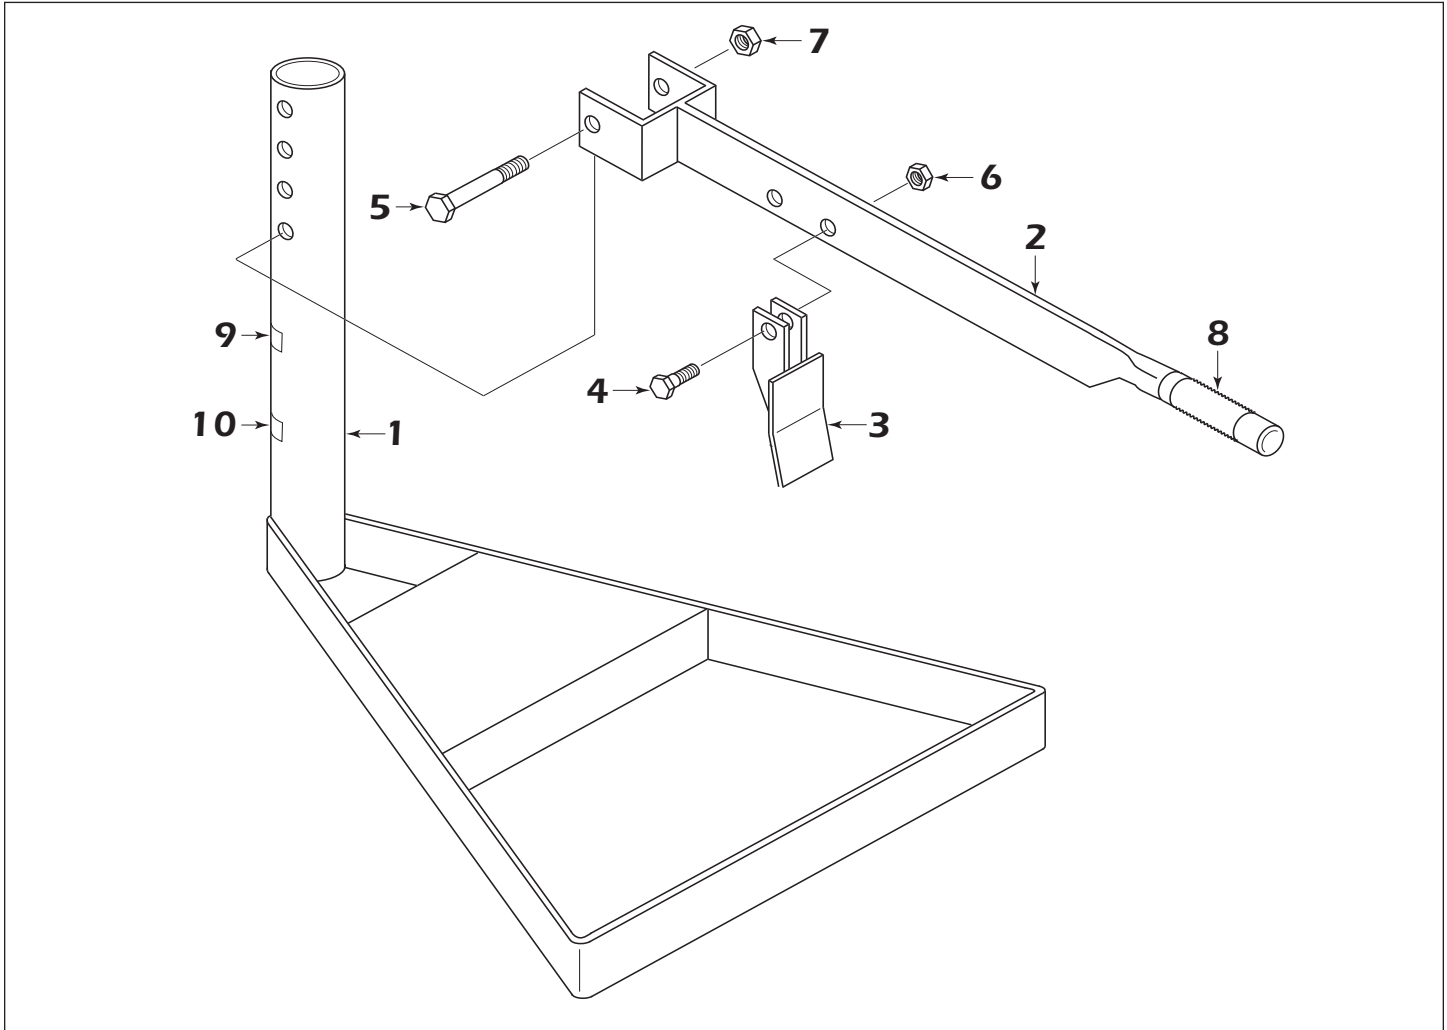

AB1 Aircraft Tire Bead Breaker Parts List

Ref. No.	Part No.	Description
1	AB1-B	Frame
2	AB1-C	Handle
3	AB1-D	Tongue
4	6255	3/8" x 1-1/2" NC Bolt
5	6325	1/2" x 3-1/2" NC Bolt
6	6025	3/8" NC Nut
7	6035	1/2" NC Nut
8	7880	1" Black Handle Grip
9	8005	MHC Corporate Decal
10	8040	Product Service Sticker